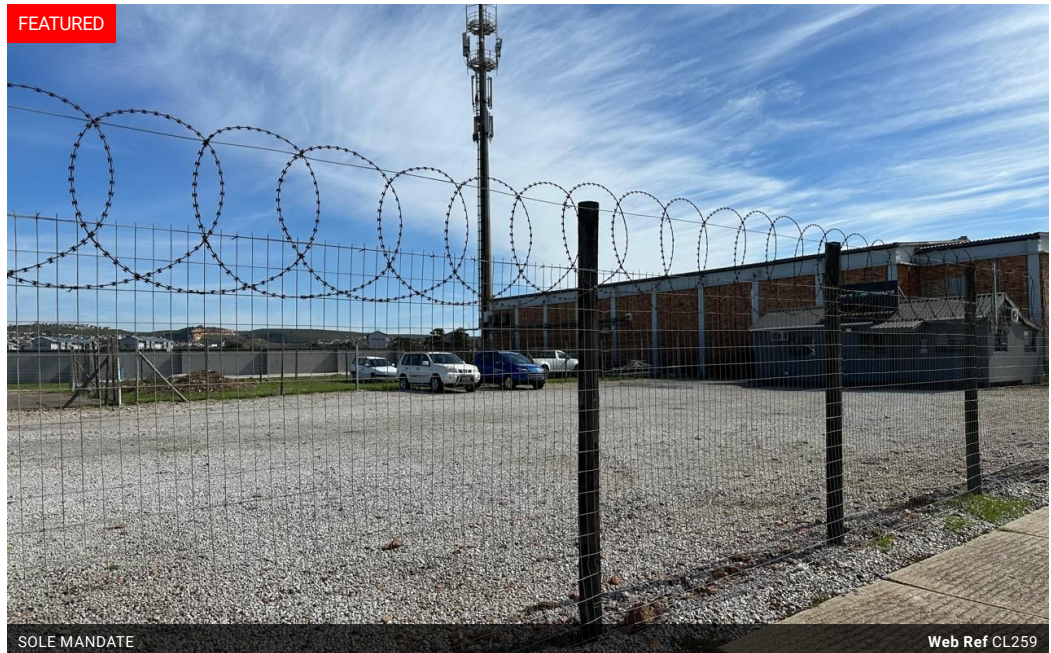

Nicolene Scholtz
0645852426
rentals@tfre.co.za

Contact TFRE Gqeberha

041 3602455

236 Cape Road
Mill Park
Gqeberha

FEATURED