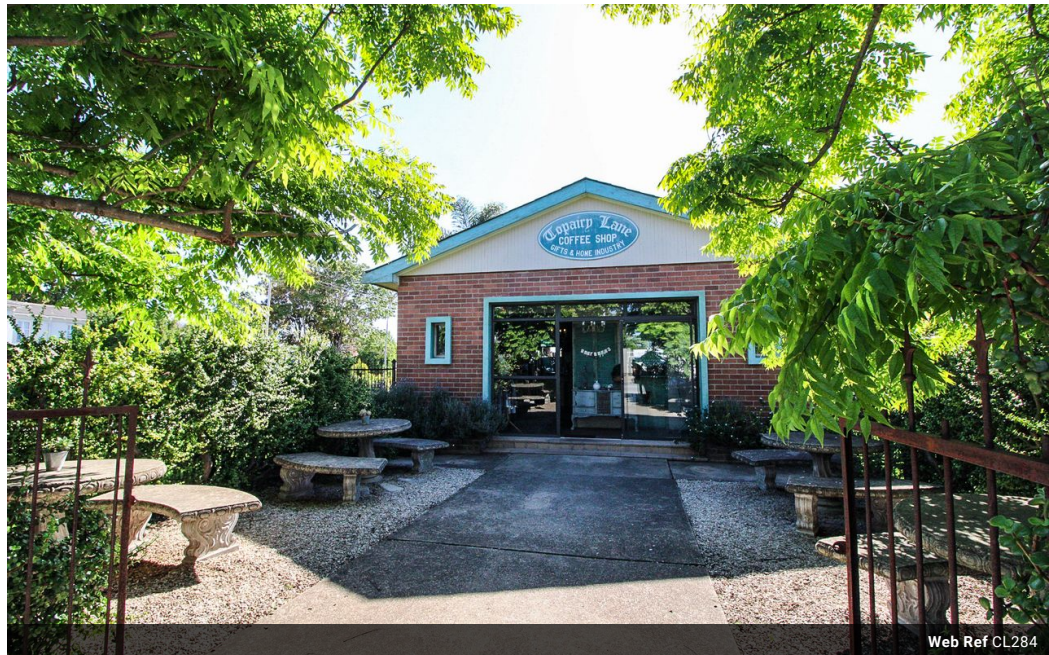

Ursula Marais
0713543216
ursula@tfre.co.za

Sharron Nortier
0827830506
sharron@tfre.co.za

Contact TFRE Gqeberha

041 3602455

236 Cape Road
Mill Park
Gqeberha